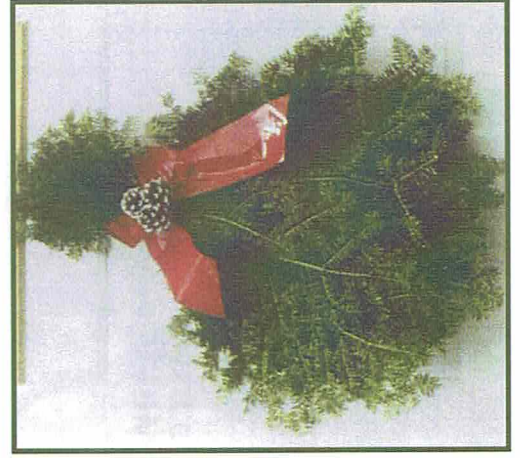

◀ The Christmas star. Balsam boughs on a welded frame offset by a small bow and an individual long frosted cone on each point.

We also feature either balsam or pine roping (not pictured). It comes without decorations and is available in 25' and 50' lengths.

▶ A Christmas centerpiece, with a combination of balsam, cedar and pine boughs, with frosted pine cones and poinsettias, and a decorative ribbon around the plastic planter base.

▶ The Candle Log, 12-14" Birch log with three votive candles, bows, berries and poinsettias.

BALSAM WREATHS

Decorated & Trimmed

18"	16
24"	18
30"	23
36"	27
48"	44
60"	56

COMBINATION WREATHS

Cedar Balsam Pine

18"	25
24"	30

SPECIALTY ITEMS

Mailbox Cover	30
Candle Log	25
Center Piece	25
Hanging Basket	40
Kissing Ball	24
Canes	17
Door Swag	22
24" Cross	26
36" Cross	32
Trees	40
Stars	

Rope per foot: Balsam, White Pine
Combination, Fraser Fir

◀ Our cane stands approximately 3 feet tall, is built over a solid metal frame and carries 2 clusters of cones and a large bow.

▶ The balsam cross is presented in 2 sizes, the 24" and 36". Each displays a proportionately sized bow and a centered cluster of frosted cones.