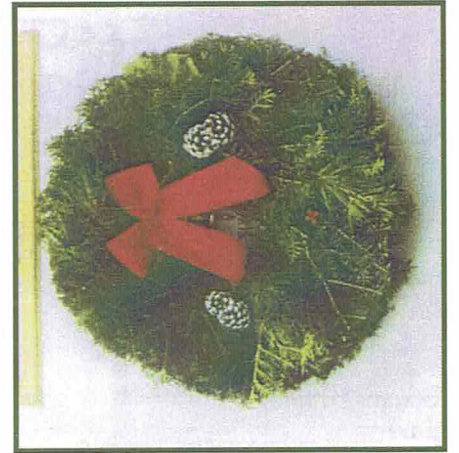

◀ The combination wreath presents itself with sprays of cedar and pine boughs laced into the balsam. Featuring 2 clusters of frosted cones, a velvetine bow and a touch of holly berries. Available in 18" and 24" only.